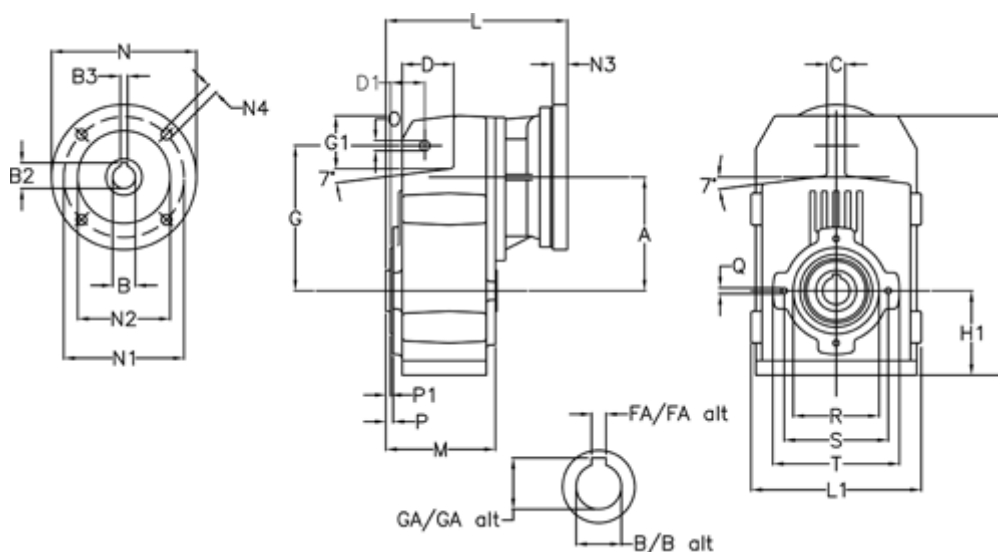

Article number: 29560228813220

Description: Shaft mounted gear
A253H35-288,1-P63B5

Measures

A = 128.75	FA = 10	M = 135.5	Q = M10x14
B = 35	G = 162	N = 140	R = 110
B1 = 11	G1 = 58.0	N1 = 115	S = 130
B2 = 12.8	GA = 38.3	N2 = 95	T = 150
B3 = 4	H = 290.5	N4 = M8x19	
C = 20	H1 = 93.5	O = 13	
D = 57.0	L = 213.0	P = 6.0	
D1 = 43.5	L1 = 188	P1 = 3.5	